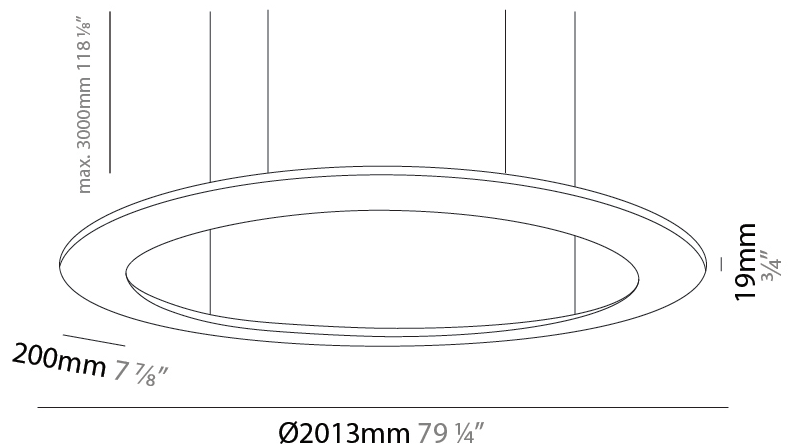

INFINITE RING SUSPENSION

A51085- _____ - _____

base number   Color _____   Finish _____
Temperature   Options

1. To build a product code in our configurator select the specify button on the base model # product page
2. To build a manual product code on this datasheet choose from the options listed below in blue font and add the suffix to the base model #

GENERAL

Series: Infinite Ring
Partner: Ivela
Division: Architectural
Installation: Suspension
Product Type: Panels
Mounting Location: Ceiling
Light Distribution: Direct

PHYSICAL

Shape: Square
Length (mm): 2103
Length (in): 79 1/4
Width (mm): 100
Width (in): 3 15/16
Height (mm): 19
Height (in): 3/4
Max. Overall Height (mm): 2500
Max. Overall Height (in): 98 7/16
Diffuser: PMMA - Opal
Fixture Finish: WHI / BLK / GLD
Fixture Material: Aluminum

ELECTRICAL

Lamp Type: LED
Input Wattage (W): 126
Dimming: Tri-Mode (Non-Dimming and Phase Dimming (120Vac only) and 0-10V Dimming)
Driver Included: No
Driver Location: Remote
Driver Type: Constant Voltage - Universal
Driver Class: Class 1
Housing: ENCP 8
Input Voltage (V): 120 - 277
Output Voltage (V): 24

LED

Color Temperature (°K): 2700 / 3000 / 3500 / 4000
Max. Delivered Lumen (lm): 7560 / 7875 / 8109 / 8347
Nominal Lumen (lm): 15120 / 15750 / 16199 / 16675
CRI: >93 CRI
Lamp Life (hrs): 50000

OPTICAL

RATINGS AND CERTIFICATIONS

Certified By: Certified for North American Standards
IP rating: IP20