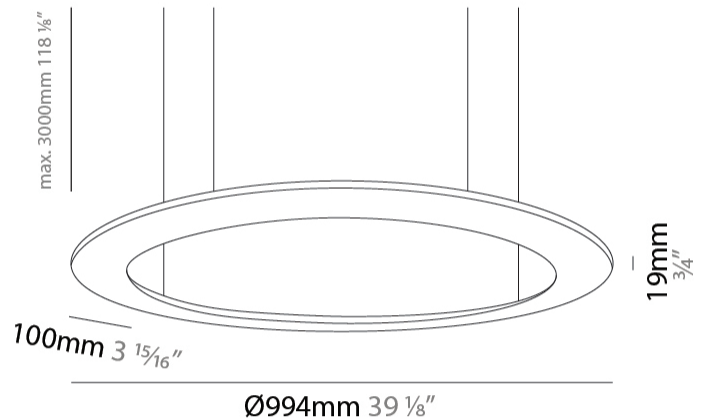

INFINITE RING SUSPENSION

A51083- -

base number   Color   Finish
Temperature   Options

1. To build a product code in our configurator select the specify button on the base model # product page
2. To build a manual product code on this datasheet choose from the options listed below in blue font and add the suffix to the base model #

GENERAL

Series: Infinite Ring
Partner: Ivela
Division: Architectural
Installation: Suspension
Product Type: Panels
Mounting Location: Ceiling
Light Distribution: Direct

PHYSICAL

Shape: Square
Length (mm): 994
Length (in): 39 1/8
Width (mm): 100
Width (in): 3 15/16
Height (mm): 19
Height (in): 3/4
Max. Overall Height (mm): 2500
Max. Overall Height (in): 98 7/16
Diffuser: PMMA - Opal
Fixture Finish: WHI / BLK / GLD
Fixture Material: Aluminum

ELECTRICAL

Lamp Type: LED
Input Wattage (W): 62
Dimming: Tri-Mode (Non-Dimming and Phase Dimming (120Vac only) and 0-10V Dimming)
Driver Included: No
Driver Location: Remote
Driver Type: Constant Voltage - Universal
Driver Class: Class 2
Housing: ENCP 5 (ERP) ENCP 8 (SC Power)
Input Voltage (V): 120 - 277
Output Voltage (V): 24

LED

Color Temperature (°K): 2700 / 3000 / 3500 / 4000
Max. Delivered Lumen (lm): 3720 / 3875 / 3989 / 4107
Nominal Lumen (lm): 7440 / 7770 / 7980 / 8215
CRI: >93 CRI
Lamp Life (hrs): 50000

OPTICAL

RATINGS AND CERTIFICATIONS

Certified By: Certified for North American Standards
IP rating: IP20

PROJECT
TYPE
SPECIFIER
QUANTITY
DATE