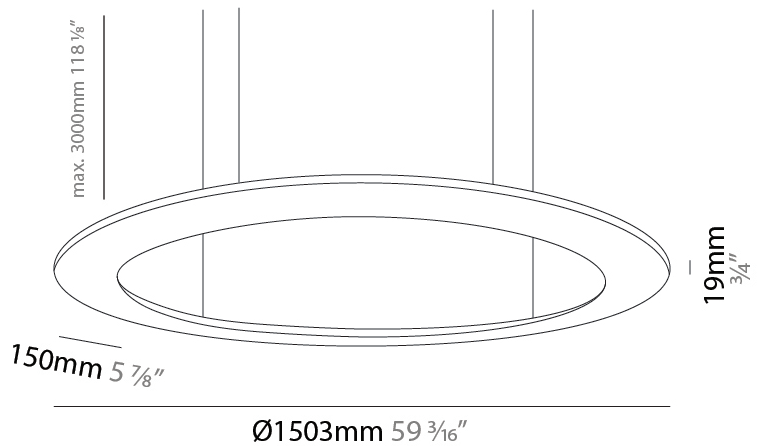

A51084- _____ - _____

base number   Color _____   Finish _____
Temperature   Options

1. To build a product code in our configurator select the specify button on the base model # product page
2. To build a manual product code on this datasheet choose from the options listed below in blue font and add the suffix to the base model #

GENERAL

Series: Infinite Ring
Partner: Ivela
Division: Architectural
Installation: Suspension
Product Type: Panels
Mounting Location: Ceiling
Light Distribution: Direct

PHYSICAL

Shape: Square
Length (mm): 1503
Length (in): 59 ³/₁₆"
Width (mm): 100
Width (in): 3 ¹⁵/₁₆"
Height (mm): 19
Height (in): 3/4
Max. Overall Height (mm): 2500
Max. Overall Height (in): 98 ⁷/₁₆"
Diffuser: PMMA - Opal
Fixture Finish: WHI / BLK / GLD
Fixture Material: Aluminum

ELECTRICAL

Lamp Type: LED
Input Wattage (W): 94
Dimming: Tri-Mode (Non-Dimming and Phase Dimming (120Vac only) and 0-10V Dimming)
Driver Included: No
Driver Location: Remote
Driver Type: Constant Voltage - Universal
Driver Class: Class 1 and Class 2
Housing: ENCP 8 (SC Power) ENCP 10 (Mean Well)
Input Voltage (V): 120 - 277
Output Voltage (V): 24

LED

Color Temperature (°K): 2700 / 3000 / 3500 / 4000
Max. Delivered Lumen (lm): 5640 / 5875 / 6049 / 6227
Nominal Lumen (lm): 5640 / 5875 / 6049 / 6227
CRI: >93 CRI
Lamp Life (hrs): 50000

OPTICAL

RATINGS AND CERTIFICATIONS

Certified By: Certified for North American Standards
IP rating: IP20