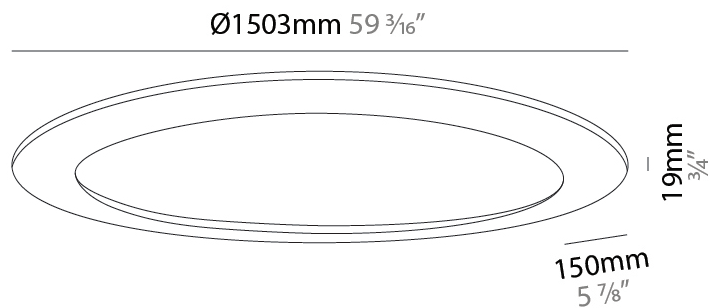

INFINITE RING SURFACE

A52053-

base number   Color   Finish
Temperature   Options

PROJECT
TYPE
SPECIFIER
QUANTITY
DATE

1. To build a product code in our configurator select the specify button on the base model # product page
2. To build a manual product code on this datasheet choose from the options listed below in blue font and add the suffix to the base model #

GENERAL

Series: Infinite Ring
Partner: Ivela
Division: Architectural
Installation: Surface
Product Type: Panels
Mounting Location: Ceiling
Light Distribution: Direct

PHYSICAL

Shape: Square
Length (mm): 1503
Length (in): 59 ³/₁₆"
Width (mm): 100
Width (in): 3 ¹⁵/₁₆"
Height (mm): 19
Height (in): 3/4
Diffuser: PMMA - Opal
Fixture Finish: WHI / BLK / GLD
Fixture Material: Aluminum

ELECTRICAL

Lamp Type: LED
Input Wattage (W): 94
Dimming: Tri-Mode (Non-Dimming and Phase Dimming (120Vac only) and 0-10V Dimming)
Driver Included: No
Driver Location: Remote
Driver Type: Constant Voltage - Universal
Driver Class: Class 1 and Class 2
Housing: ENCP 8 (SC Power) ENCP 10 (Mean Well)
Input Voltage (V): 120 - 277
Output Voltage (V): 24

LED

Color Temperature (°K): 2700 / 3000 / 3500 / 4000
Max. Delivered Lumen (lm): 5640 / 5875 / 6049 / 6227
Nominal Lumen (lm): 11280 / 11750 / 12100 / 12455
CRI: >93 CRI
Lamp Life (hrs): 50000

OPTICAL

RATINGS AND CERTIFICATIONS

Certified By: CSA Certified to UL and CSA Standards
IP rating: IP20