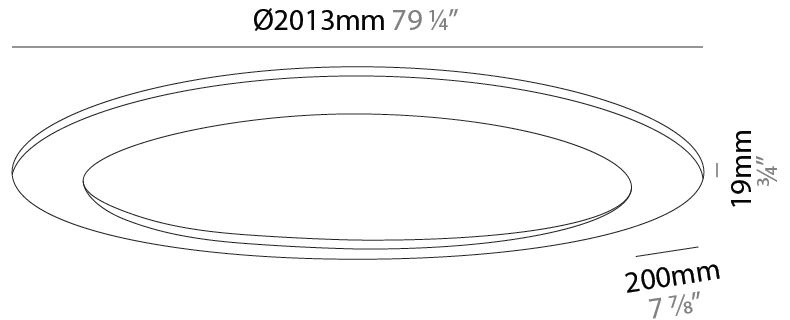

INFINITE RING SURFACE

A52054- -

base number   Color   Finish
Temperature   Options

PROJECT
TYPE
SPECIFIER
QUANTITY
DATE

1. To build a product code in our configurator select the specify button on the base model # product page
2. To build a manual product code on this datasheet choose from the options listed below in blue font and add the suffix to the base model #

GENERAL

Series: Infinite Ring
Partner: Ivela
Division: Architectural
Installation: Surface
Product Type: Panels
Mounting Location: Ceiling
Light Distribution: Direct

PHYSICAL

Shape: Square
Length (mm): 2103
Length (in): 79 1/4
Width (mm): 100
Width (in): 3 15/16
Height (mm): 19
Height (in): 3/4
Diffuser: PMMA - Opal
Fixture Finish: WHI / BLK / GLD
Fixture Material: Aluminum

ELECTRICAL

Lamp Type: LED
Input Wattage (W): 126
Dimming: Tri-Mode (Non-Dimming and Phase Dimming (120Vac only) and 0-10V Dimming)
Driver Included: No
Driver Location: Remote
Driver Type: Constant Voltage - Universal
Driver Class: Class 1
Housing: ENCP 8
Input Voltage (V): 120 - 277
Output Voltage (V): 24

LED

Color Temperature (°K): 2700 / 3000 / 3500 / 4000
Max. Delivered Lumen (lm): 7560 / 7875 / 8109 / 8347
Nominal Lumen (lm): 15120 / 15750 / 16199 / 16675
CRI: >93 CRI
Lamp Life (hrs): 50000

OPTICAL

RATINGS AND CERTIFICATIONS

Certified By: CSA Certified to UL and CSA Standards
IP rating: IP20